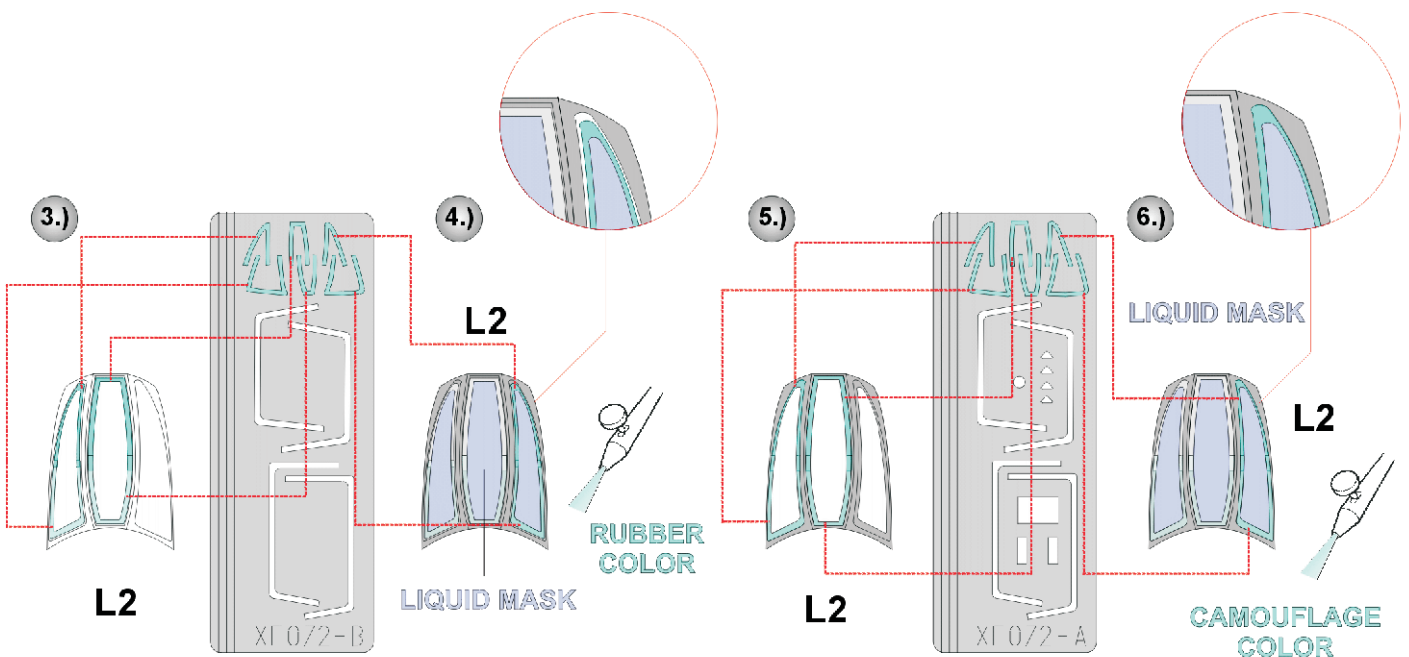

eduard
Express Mask

F-14A Tomcat

The die-cut mask for accurate canopy frame painting of the
Hasegawa 1/48 KIT

XF 072

USED PUBLICATIONS:

Walk Around Number 3 - F-14 Tomcat Squadron / Signal Publications

eduard
Express Mask

XF 072

F-14A Tomcat

The die-cut mask for accurate canopy frame painting of the
Hasegawa 1/48 KIT