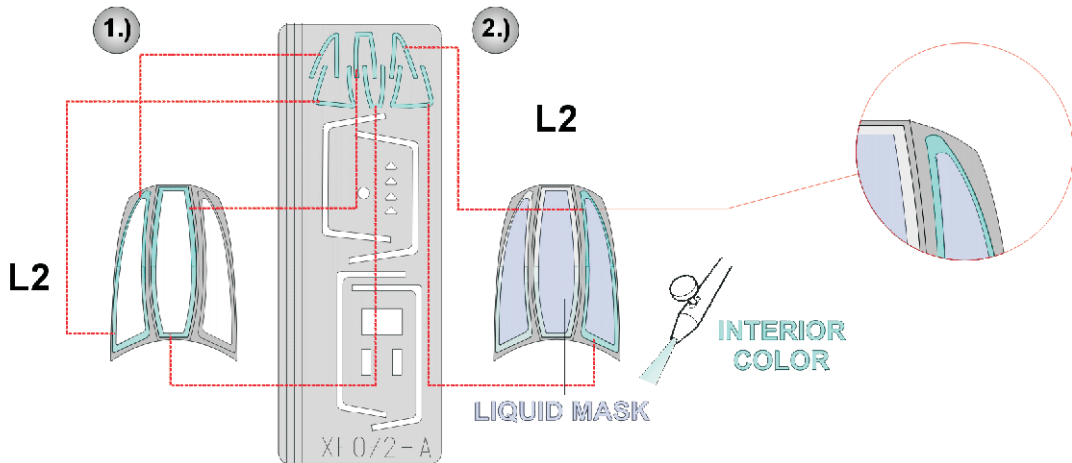

eduard
Express Mask

F-14A Tomcat

The die-cut mask for accurate canopy frame painting of the
Hasegawa 1/48 KIT

XF 072

USED PUBLICATIONS:

Walk Around Number 3 - F-14 Tomcat Squadron / Signal Publications

eduard
Express Mask

XF 072

F-14A Tomcat

The die-cut mask for accurate canopy frame painting of the
Hasegawa 1/48 KIT