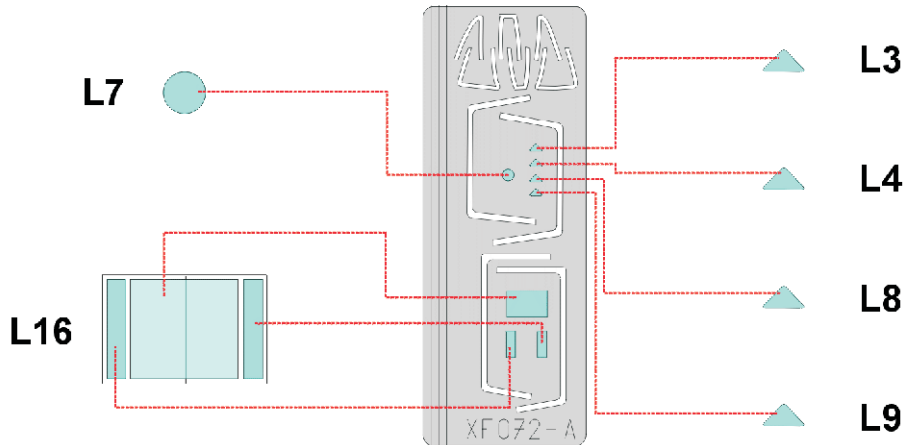

eduard
Express Mask

F-14A Tomcat

The die-cut mask for accurate canopy frame painting of the
Hasegawa 1/48 KIT

XF 072

USED PUBLICATIONS:

Walk Around Number 3 - F-14 Tomcat Squadron / Signal Publications

eduard
Express Mask

XF 072

F-14A Tomcat

The die-cut mask for accurate canopy frame painting of the
Hasegawa 1/48 KIT