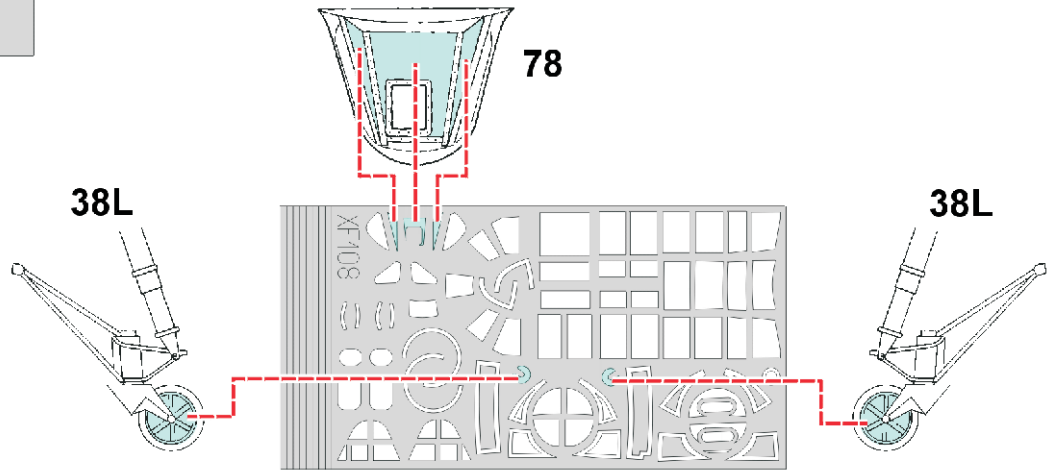

eduard
Express Mask

TBM/TBF Avenger

The die-cut mask for accurate canopy frame painting of the
Accurate Miniatures 1/48 KIT

XF 108

REFERENCES: Replic No.51/november 1995

LIQUID MASK

80

82