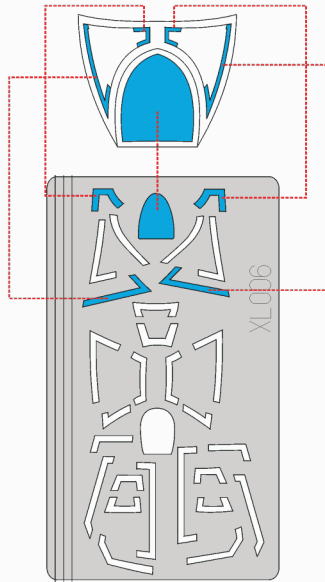

eduard
Express Mask

XL 006

MiG-17/MiG-15

The die-cut mask for accurate canopy frame painting of the
Trumpeter 1/32 KIT

References:

4+ publication MiG-15 all variants

1.)

D1

2.)

D1

LIQUID MASK

1.)

D4

2.)

D4

LIQUID MASK