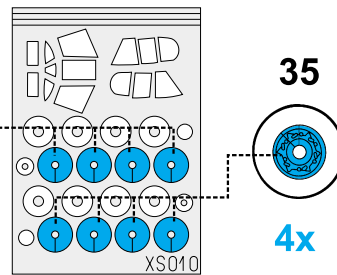

eduard
Express Mask

XS 010

B-52 G Stratofortress

FOR AMT/ERTL 1/72 KIT

1.) cockpit windows

2.) cockpit windows