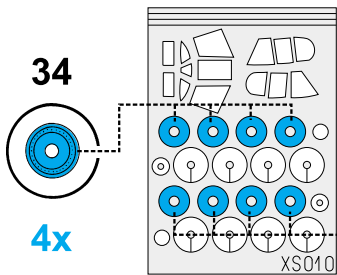

eduard
Express Mask

XS 010

B-52 G Stratofortress

FOR AMT/ERTL 1/72 KIT

1.) cockpit windows

2.) cockpit windows