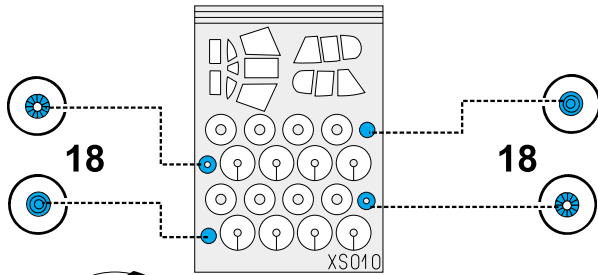

eduard
Express Mask

XS 010

B-52 G Stratofortress

FOR AMT/ERTL 1/72 KIT

1.) cockpit windows

2.) cockpit windows