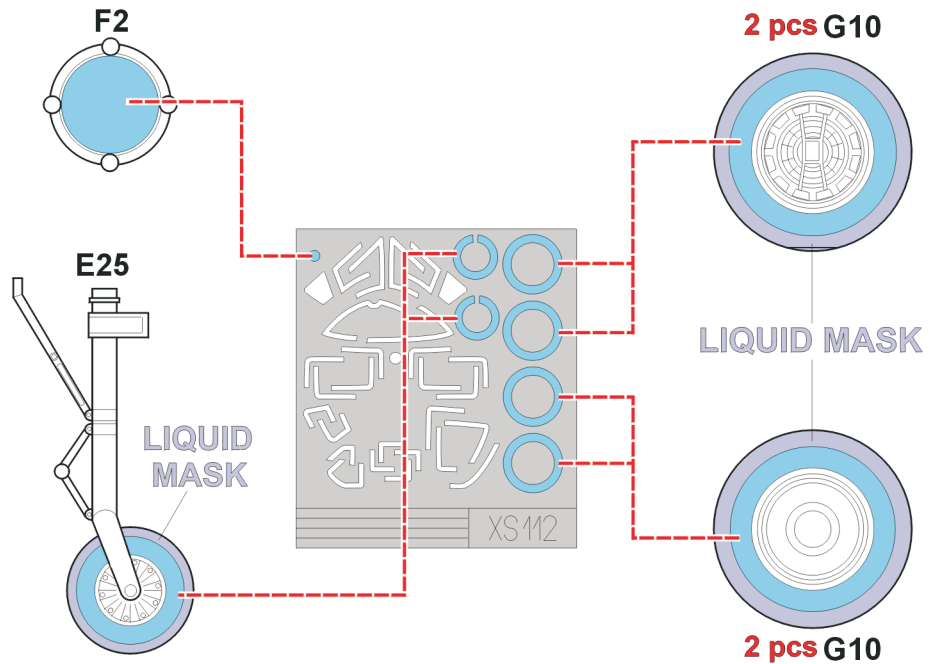

eduard
Express Mask

XS 112

A-3 Skywarrior

The die-cut mask for accurate canopy frame painting of the
Hasegawa 1/72 KIT

1.)

3.)

2.)

4.)