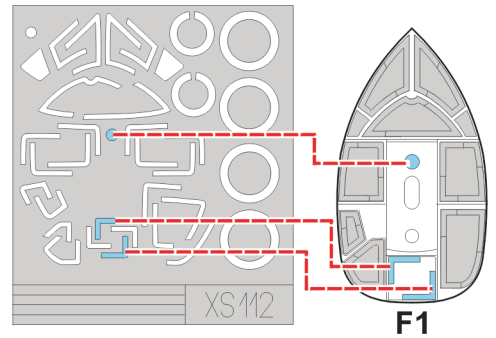

eduard
Express Mask

XS 112

A-3 Skywarrior

The die-cut mask for accurate canopy frame painting of the
Hasegawa 1/72 KIT

1.)

3.)

2.)

4.)