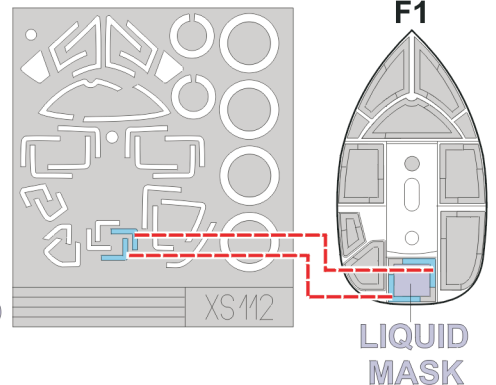

eduard
Express Mask

XS 112

A-3 Skywarrior

The die-cut mask for accurate canopy frame painting of the
Hasegawa 1/72 KIT

1.)

3.)

2.)

4.)