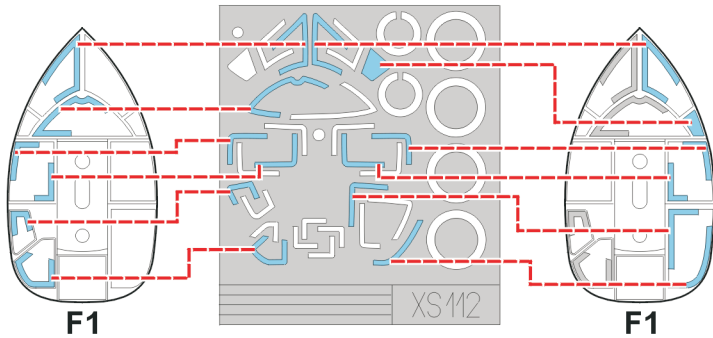

eduard
Express Mask

XS 112

A-3 Skywarrior

The die-cut mask for accurate canopy frame painting of the
Hasegawa 1/72 KIT

1.)

3.)

2.)

4.)