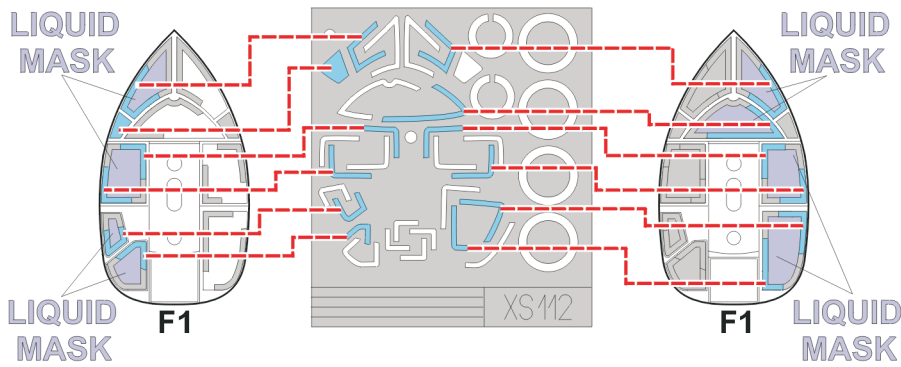

eduard
Express Mask

XS 112

A-3 Skywarrior

The die-cut mask for accurate canopy frame painting of the
Hasegawa 1/72 KIT

1.)

3.)

2.)

4.)