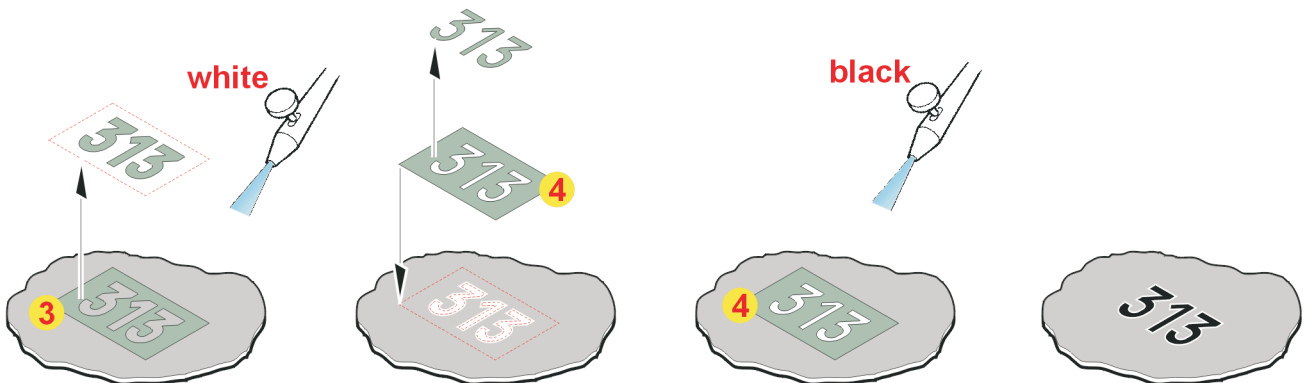

eduard
Express Mask

Tiger I Mid production

A mask set for accurate painting of markings

1/35 scale

XT 055

REFERENCES:

RYTON PUBLICATIONS - Tiger and Sturmtiger in detail
(Bruce Culver)