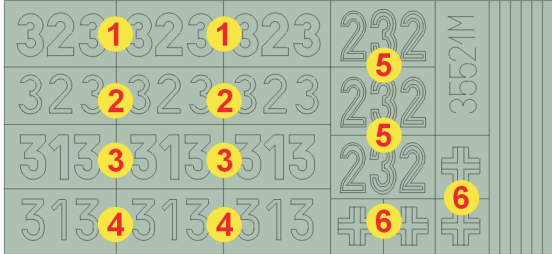

eduard
Express Mask

Tiger I Mid production

A mask set for accurate painting of markings

1/35 scale

XT 055

REFERENCES:

RYTON PUBLICATIONS - Tiger and Sturmtiger in detail
(Bruce Culver)