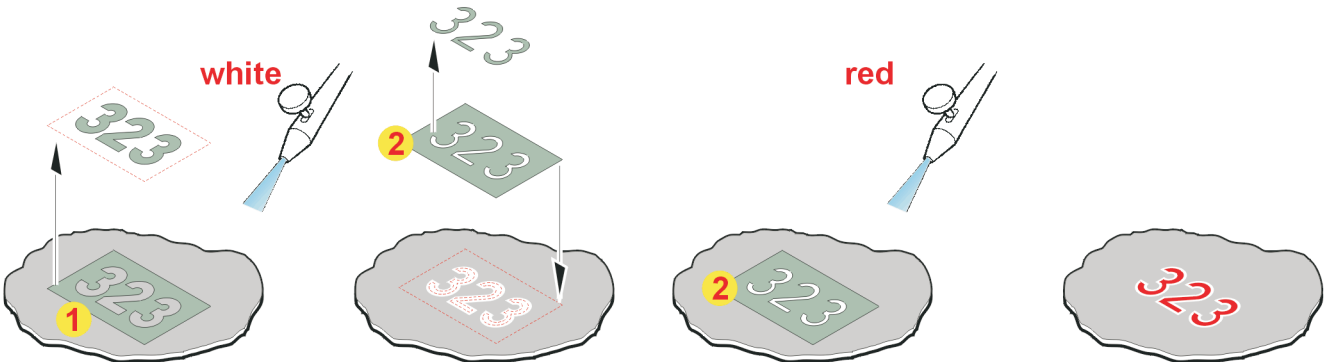

eduard
Express Mask

Tiger I Mid production

A mask set for accurate painting of markings

1/35 scale

XT 055

REFERENCES:

RYTON PUBLICATIONS - Tiger and Sturmtiger in detail
(Bruce Culver)