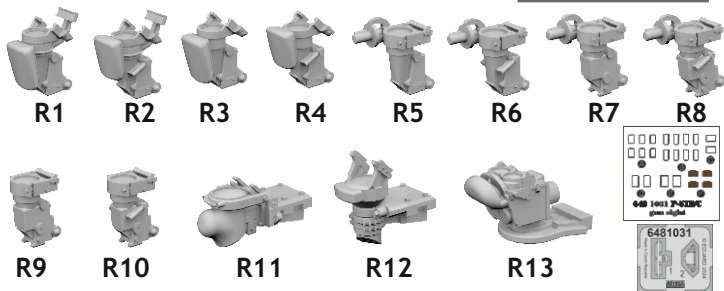

648 1031 P-51B/C gun sights

for Eduard kit - pro stavebnici Eduard

1/48 scale

COLOURS

GSI Creos (GUNZE)		Mr.COLOR SUPER METALLIC		
AQUEOUS	Mr.COLOR			
[H12]	[C33]	FLAT BLACK	[SM206]	CHROME SILVER
[H47]	[C41]	RED BROWN		

648 1031 P-51B/C gunsights

for Eduard kit - pro stavebnici Eduard

1/48

eduard

eduard
435 21 Obrnice 170
Czech Republic

www.eduard.com
9,95

-  REMOVE
ODSTRANIT
-  BEND
OHNOUT
-  GRIND
OBROUSIT
-  ? OPTION
VOLBA
-  DRILL HOLE
VRTAT OTVOR
-  REPLACE
NAHRADIT
-  SYMMETRICAL ASSEMBLY
SYMETRICKÁ MONTÁŽ
-  V SCRIBE THE PANEL AND HOLES
RYTI
-  REVERSE SIDE
OTOČIT