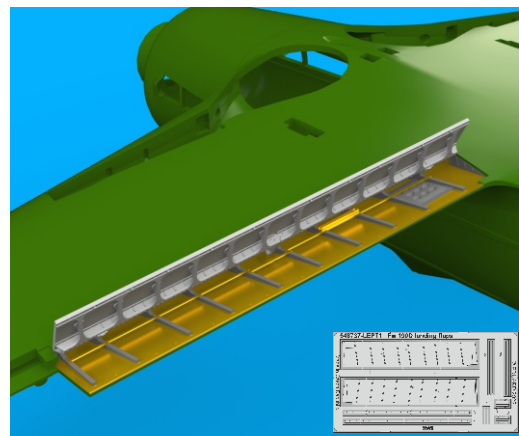

648 737 Fw 190D landing flaps

for Eduard kit - pro stavebnici Eduard

eduard
BRASSIN *Print*

1/48 scale

COLOURS

GSI Creos (GUNZE)			Mr.METAL COLOR	
AQUEOUS	Mr.COLOR			
[H 70]	[C 60]	RLM02 GRAY		

This product contains metal and resin detail parts for upgrading scale plastic models. When selecting this set make sure that it is for the kit mentioned in product name as these sets are made specifically for that kit. When upgrading the model some cutting or corrections may be necessary for parts to fit accurately. **WARNING!** This set contains small and sharp parts. Work carefully in a ventilated and well-lit room. Safety glasses are recommended. This product is not suitable for children below 14 years of age.

eduard

www.eduard.com

19,95

435 21 Obrnice 170
Czech Republic

648 737

FW 190D landing flaps

for Eduard kit - pro stavebnici Eduard

1/48

BRASSIN

BRASSIN

eduard

BEST BRASS RESIN AROUND!

- | | | | |
|---|---|---|---------------------|
|  | REMOVE
ODSTRANIT |  | BEND
OHNOUT |
|  | GRIND
OBROUSIT |  | OPTION
VOLBA |
|  | DRILL HOLE
VRTAT OTVOR |  | REPLACE
NAHRADIT |
|  | SYMMETRICAL ASSEMBLY
SYMETRICKÁ MONTÁŽ | | |
|  | SCRIBE THE PANEL AND HOLES
RYTI | | |
|  | REVERSE SIDE
OTOČIT | | |