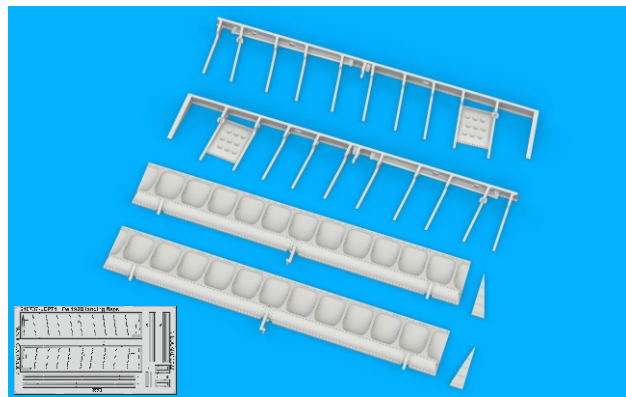

648 737 Fw 190D landing flaps

for Eduard kit - pro stavebnici Eduard

eduard
BRASSIN *Print*

1/48 scale

COLOURS

GSI Creos (GUNZE)			Mr.METAL COLOR	
AQUEOUS	Mr.COLOR			
[H 70]	[C 60]	RLM02 GRAY		

This product contains metal and resin detail parts for upgrading scale plastic models. When selecting this set make sure that it is for the kit mentioned in product name as these sets are made specifically for that kit. When upgrading the model some cutting or corrections may be necessary for parts to fit accurately. **WARNING!** This set contains small and sharp parts. Work carefully in a ventilated and well-lit room. Safety glasses are recommended. This product is not suitable for children below 14 years of age.

BRASSIN

BRASSIN

eduard

BEST BRASS RESIN AROUND!

- | | | | |
|---|---|---|---------------------|
|  | REMOVE
ODSTRANIT |  | BEND
OHNOUT |
|  | GRIND
OBROUSIT |  | OPTION
VOLBA |
|  | DRILL HOLE
VRTAT OTVOR |  | REPLACE
NAHRADIT |
|  | SYMMETRICAL ASSEMBLY
SYMETRICKÁ MONTÁŽ | | |
|  | SCRIBE THE PANEL AND HOLES
RYTI | | |
|  | REVERSE SIDE
OTOČIT | | |