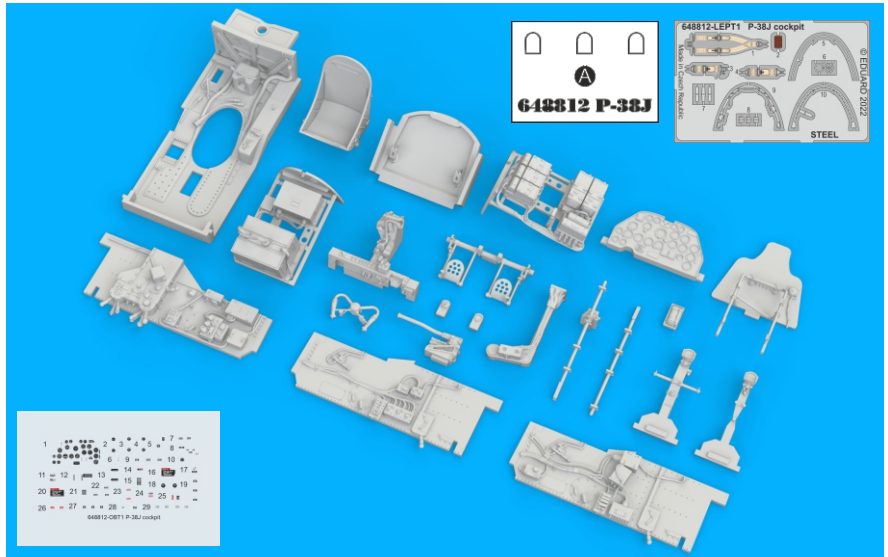

~~BEST BRASS~~ RESIN AROUND!