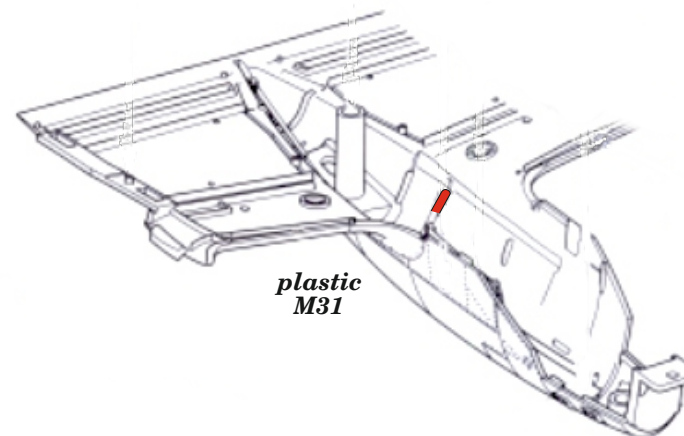

eduard
435 21 Obrnice 170
Czech Republic
www.eduard.com

www.eduard.com
42,95

~~BEST BRASS~~ RESIN AROUND!

-  REMOVE ODSTRANIT
-  BEND OHNOUT
-  GRIND OBROUSIT
-  OPTION VOLBA
-  DRILL HOLE VRTAT OTVOR
-  REPLACE NAHRADIT
-  SYMMETRICAL ASSEMBLY SYMETRICKÁ MONTÁŽ
-  SCRIBE THE PANEL AND HOLES RYTI
-  REVERSE SIDE OTOČIT

R56

CUT OFF THE RED HIGHLIGHTED PART IF 648790 BRASSIN SET IS USED AS WELL

plastic
M31

CUT OFF THE RED HIGHLIGHTED PART TO INSTALL R54

A SCR 522 RADIO INSTALLATION

1

R74

PART R74 CAN BE GLUED IN STEP 14