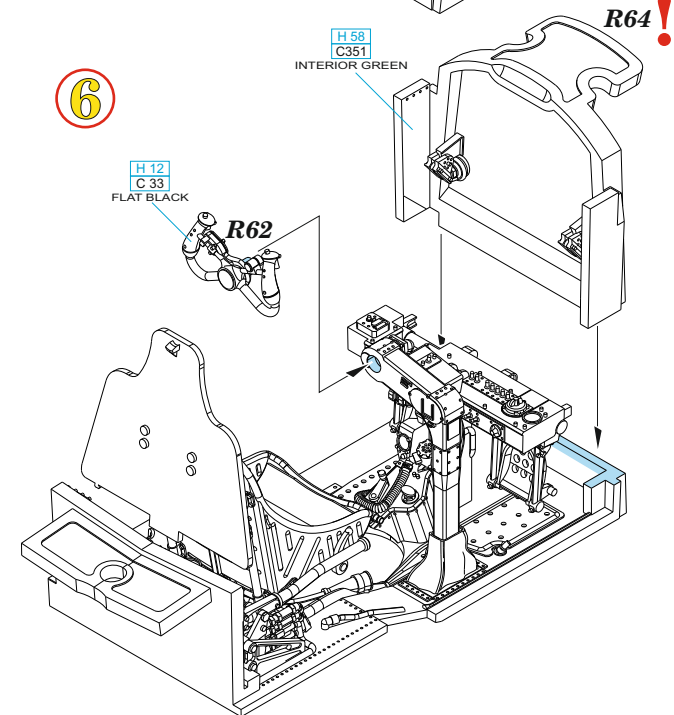

1

2

3

4

5

6

! DO NOT USE R64 PART IF 648790 BRASSIN SET IS USED AS WELL