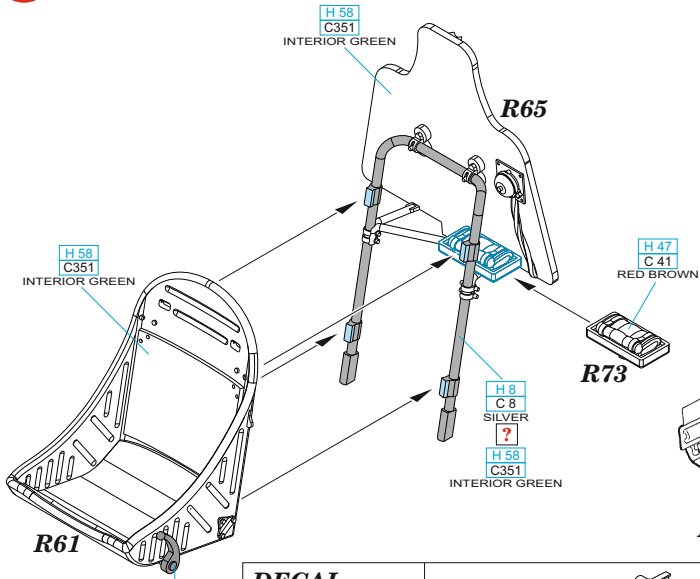

1

2

3

4

5

6

! DO NOT USE R64 PART IF 648790 BRASSIN SET IS USED AS WELL