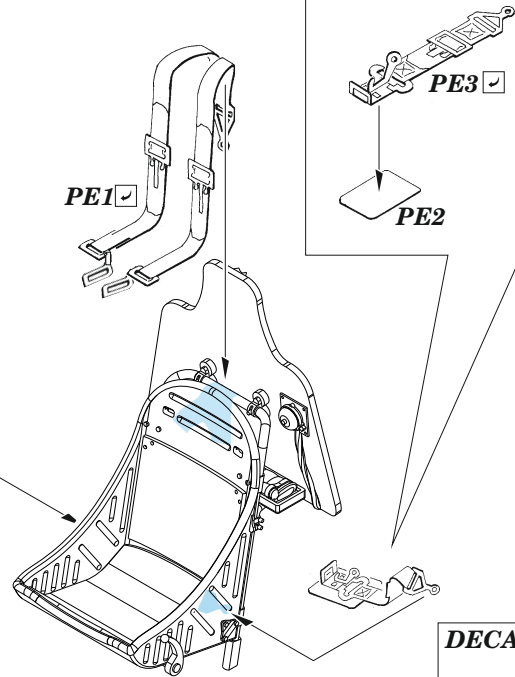

1

2

3

4

5

6

! DO NOT USE R64 PART IF 648790 BRASSIN SET IS USED AS WELL