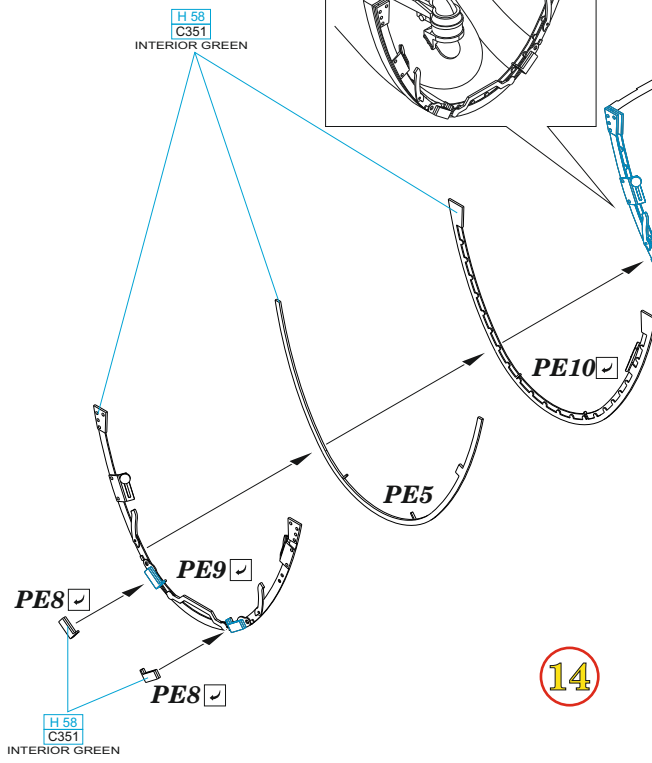

12

H 58
C351
INTERIOR GREEN

PE7 ✓