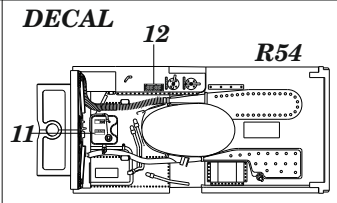

1

2

3

4

5

6

! DO NOT USE R64 PART IF 648790 BRASSIN SET IS USED AS WELL