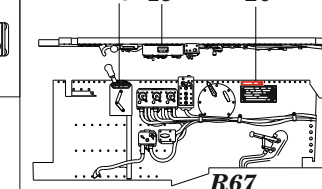

R67

H 51
C 11
LIGHT GULL GRAY

H 12
C 33
FLAT BLACK

H 12
C 33
FLAT BLACK

R70

H 58
C351
INTERIOR GREEN

H 12
C 33
FLAT BLACK

H 12
C 33
FLAT BLACK

DECAL

25 27

R70

R70

R70

R70

wire
Ø - 0,35mm
l - 15,2mm

2

H 12
C 33
FLAT BLACK

H 58
C351
INTERIOR GREEN

H 12
C 33
FLAT BLACK

R67