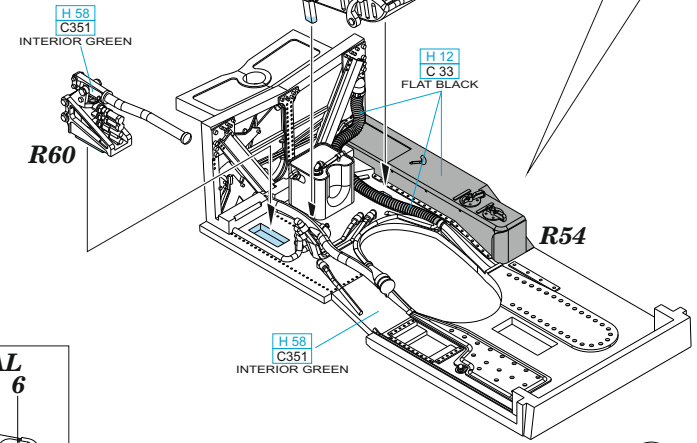

1

2

3

4

5

6

! DO NOT USE R64 PART IF 648790 BRASSIN SET IS USED AS WELL