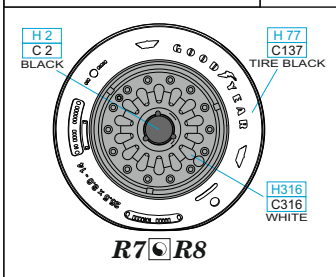

648 832 F-16C wheels early
for Kinetic kit - pro stavebnici Kinetic

1/48 scale

COLOURS

GSI Creos (GUNZE)		Mr.METAL COLOR
AQUEOUS	Mr.COLOR	
[H 2]	[C 2]	BLACK
[H 8]	[C 8]	SILVER
[H 77]	[C137]	TIRE BLACK
[H316]	[C316]	WHITE

648 832 F-16C wheels early **1/48**
for Kinetic kit - pro stavebnici Kinetic

435 21 Obrnice 170
Czech Republic

www.eduard.com
9,95

-  REMOVE
ODSTRANIT
-  BEND
OHNOUT
-  GRIND
OBROUSIT
-  OPTION
VOLBA
-  DRILL HOLE
VRTAT OTVOR
-  REPLACE
NAHRADIT
-  SYMMETRICAL ASSEMBLY
SYMETRICKÁ MONTÁŽ
-  SCRIBE THE PANEL AND HOLES
RYTI
-  REVERSE SIDE
OTOČIT

2

1

R7 - left wheel
R8 - right wheel