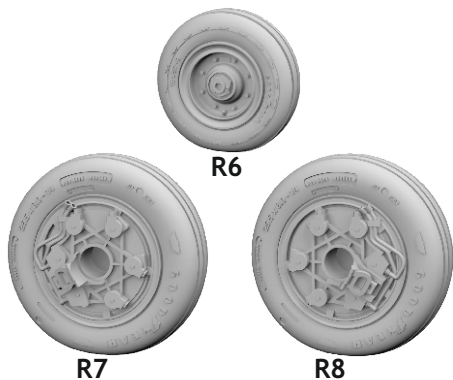

648 832 F-16C wheels early
for Kinetic kit - pro stavebnici Kinetic

1/48 scale

COLOURS

GSI Creos (GUNZE)		Mr.METAL COLOR
AQUEOUS	Mr.COLOR	
[H 2]	[C 2]	BLACK
[H 8]	[C 8]	SILVER
[H 77]	[C137]	TIRE BLACK
[H316]	[C316]	WHITE

648 832 F-16C wheels early **1/48**
for Kinetic kit - pro stavebnici Kinetic

435 21 Obrnice 170
Czech Republic

www.eduard.com
9,95

-  REMOVE
ODSTRANIT
-  BEND
OHNOUT
-  GRIND
OBROUSIT
-  OPTION
VOLBA
-  DRILL HOLE
VRTAT OTVOR
-  REPLACE
NAHRADIT
-  SYMMETRICAL ASSEMBLY
SYMETRICKÁ MONTÁŽ
-  SCRIBE THE PANEL AND HOLES
RYTI
-  REVERSE SIDE
OTOČIT

2

1

R7 - left wheel
R8 - right wheel