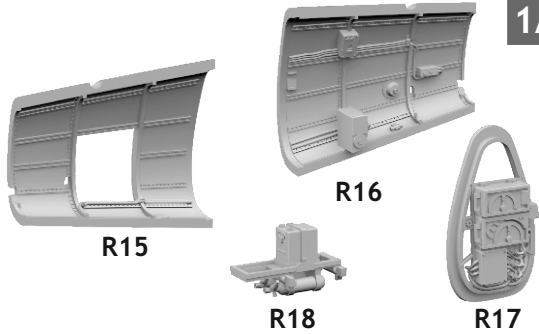

# 672 318 Bf 109F radio compartment

for Eduard kit - pro stavebnici Eduard

eduard  
BRASSIN

*Print*

1/72 scale

# 672 318 Bf 109F radio compartment

for Eduard kit - pro stavebnici Eduard

1/72