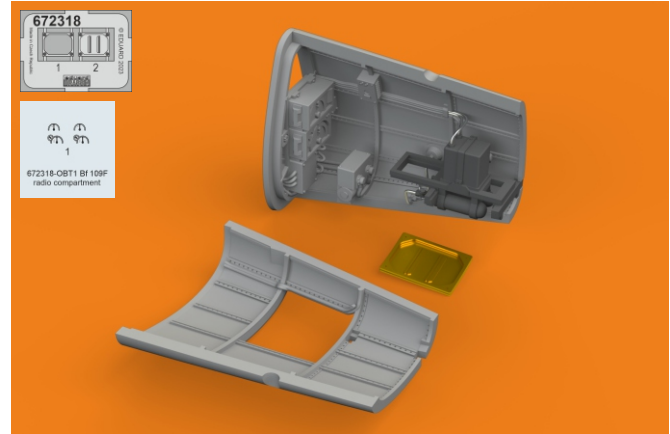

# 672 318 Bf 109F radio compartment

for Eduard kit - pro stavebnici Eduard

eduard  
BRASSIN

*Print*

1/72 scale

# 672 318 Bf 109F radio compartment

for Eduard kit - pro stavebnici Eduard

1/72