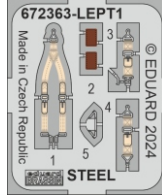

672 365 P-51D-15+ cockpit

for Eduard kit - pro stavěbnici Eduard

eduard
BRASSIN
Print

1/72 scale