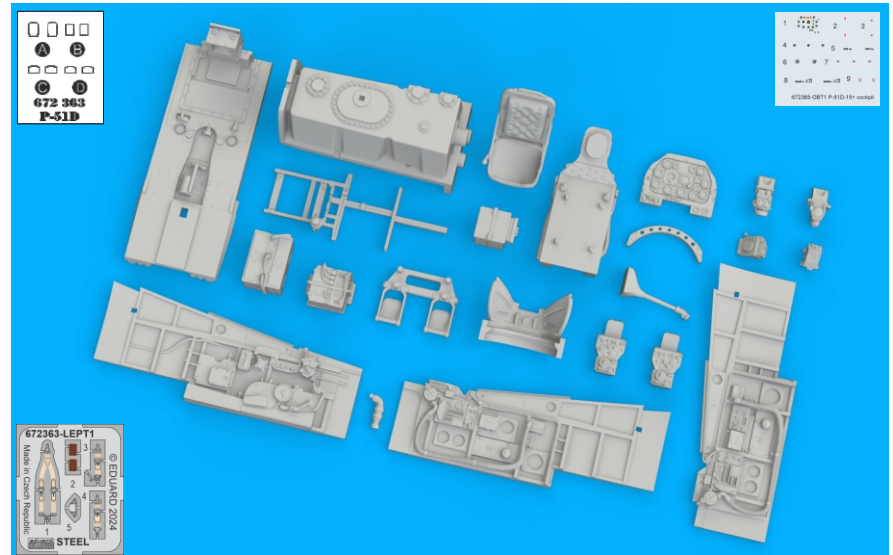

# P-51D-15+ cockpit

for Eduard kit - pro stavěbnici Eduard

1/72

**BRASSIN**

**eduard**

**BEST ~~BRASS~~ RESIN AROUND!**

**A****DECAL APPLICATION****CORRECT POSITION****1****B**

film A