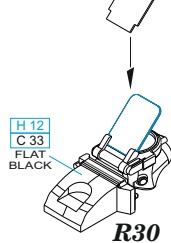

A

DECAL APPLICATION

CORRECT POSITION

1

B

film A

2

C

STEP 1

STEP 2

D

DECAL APPLICATION