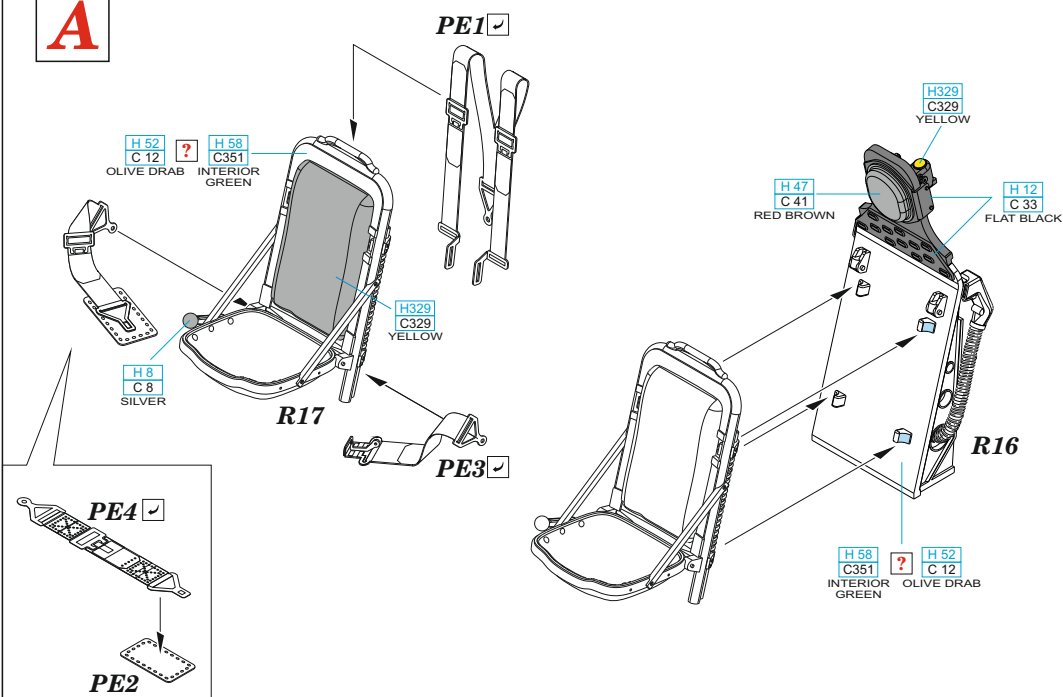

A

DECAL APPLICATION

CORRECT POSITION

1

B

film A

2

C

STEP 1

STEP 2

D

DECAL APPLICATION