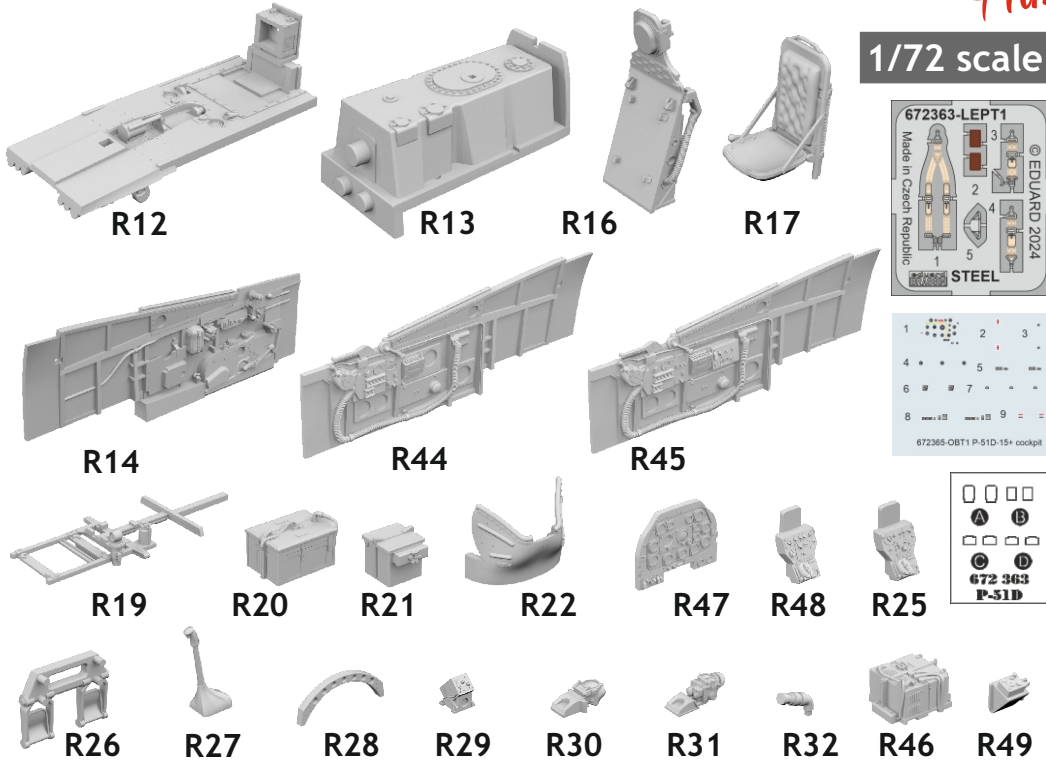

# 672 365 P-51D-15+ cockpit

for Eduard kit - pro stavěbnici Eduard

eduard  
BRASSIN  
*Print*

1/72 scale

| Mr.METAL COLOR |        |                   |
|----------------|--------|-------------------|
|                | SM 201 | SUPER FINE SILVER |

This product contains metal and resin detail parts for upgrading scale plastic models. When selecting this set make sure that it is for the kit mentioned in product name as these sets are made specifically for that kit. When upgrading the model some cutting or corrections may be necessary for parts to fit accurately. **WARNING!** This set contains small and sharp parts. Work carefully in a ventilated and well-lit room. Safety glasses are recommended. This product is not suitable for children below 14 years of age.