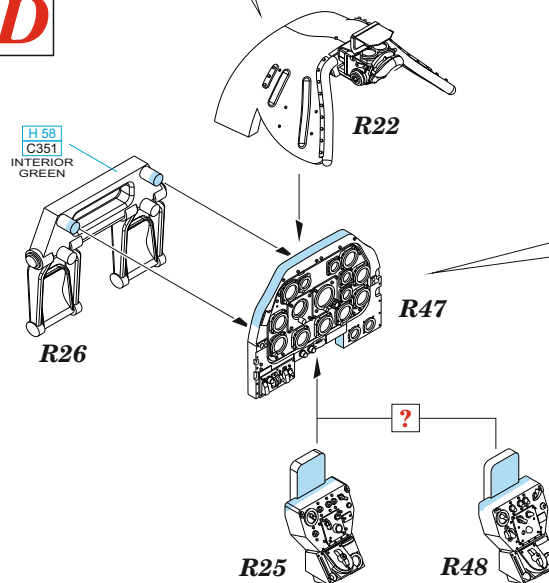

A

DECAL APPLICATION

CORRECT POSITION

1

B

film A

2

C

STEP 1

STEP 2

D

DECAL APPLICATION