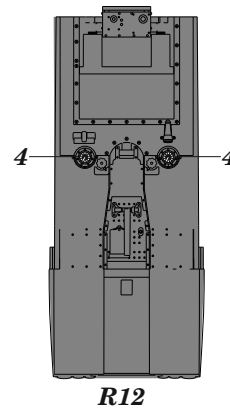

# P-51D-15+ cockpit

for Eduard kit - pro stavěbnici Eduard

1/72

**BRASSIN**

**eduard**

**BEST ~~BRASS~~ RESIN AROUND!**

**A****DECAL APPLICATION****CORRECT POSITION****1****B**

film A