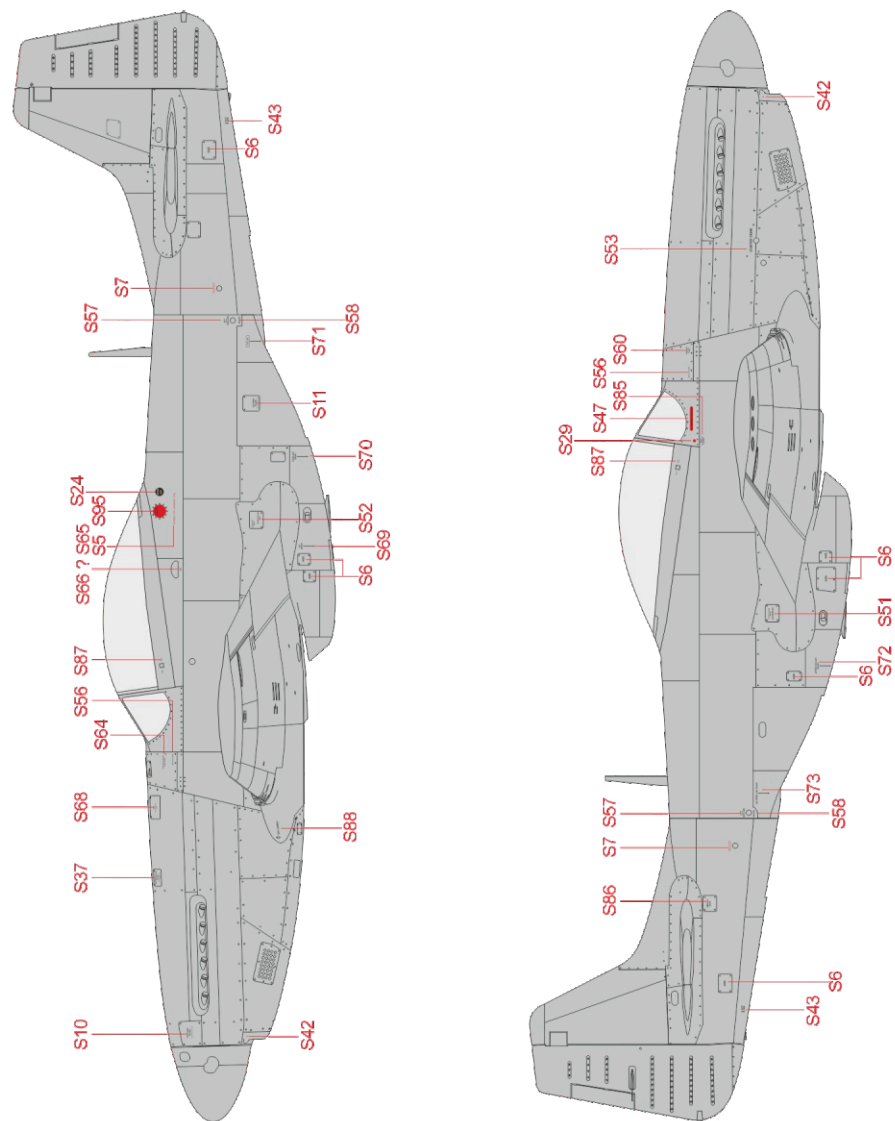

- 672358 P-51D exhaust stacks PRINT (Brassin)
- 672359 P-51D exhaust stacks w/ fairing PRINT (Brassin)
- 672361 P-51D Hamilton Standard propeller PRINT (Brassin)
- 672362 P-51D Hamilton Standard propeller uncuffed PRINT (Brassin)
- 672363 P-51D-5 cockpit PRINT (Brassin)
- 672366 P-51D wheels diamond tread (Brassin)
- 672367 P-51D wheels oval tread (Brassin)
- 672368 P-51D wheels cross tread (Brassin)
- 672372 P-51D seat PRINT (Brassin)
- 3DL72035 P-51D-5 SPACE (3D Decal Set)
- 3DL72036 P-51D-10 SPACE (3D Decal Set)
- 3DL72037 P-51D-15+ SPACE (3D Decal Set)
- CX664 P-51D US national insignia (Mask)
- CX665 P-51D surface panels (Mask)

DESIGNED EXCLUSIVELY FOR P-51D BY EDUARD

Eduard - Model Accessories, 435 21 Obrnice 170, Czech Republic

WWW.EDUARD.COM

D72050 P-51D stencils 1/72

8 591437 592081