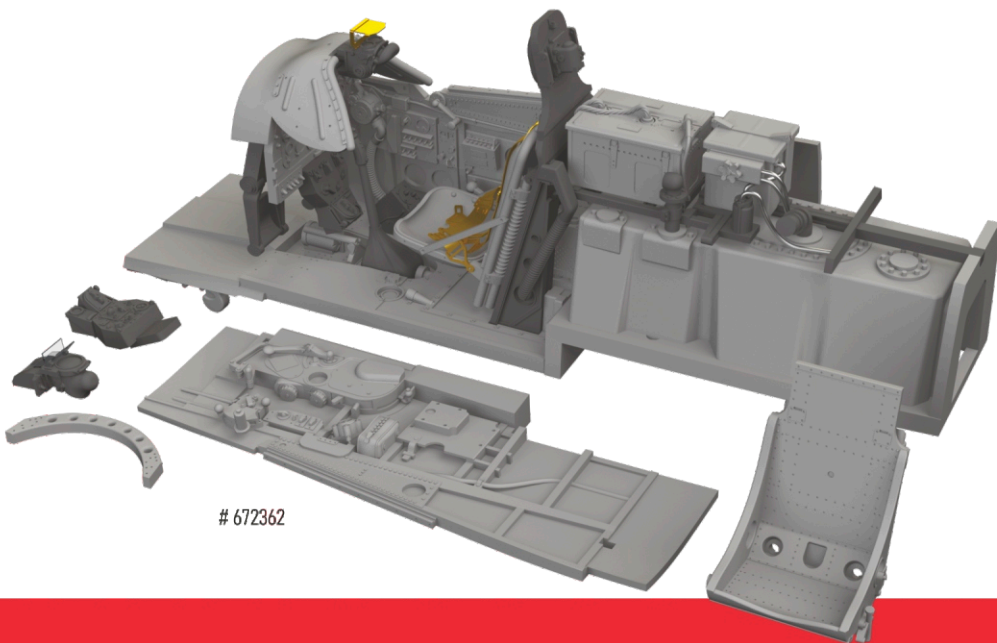

- 672358 P-51D exhaust stacks PRINT (Brassin)
- 672359 P-51D exhaust stacks w/ fairing PRINT (Brassin)
- 672361 P-51D Hamilton Standard propeller PRINT (Brassin)
- 672362 P-51D Hamilton Standard propeller uncuffed PRINT (Brassin)
- 672363 P-51D-5 cockpit PRINT (Brassin)
- 672366 P-51D wheels diamond tread (Brassin)
- 672367 P-51D wheels oval tread (Brassin)
- 672368 P-51D wheels cross tread (Brassin)
- 672372 P-51D seat PRINT (Brassin)
- 3DL72035 P-51D-5 SPACE (3D Decal Set)
- 3DL72036 P-51D-10 SPACE (3D Decal Set)
- 3DL72037 P-51D-15+ SPACE (3D Decal Set)
- CX664 P-51D US national insignia (Mask)
- CX665 P-51D surface panels (Mask)

DESIGNED EXCLUSIVELY FOR P-51D BY EDUARD

Eduard - Model Accessories, 435 21 Obrnice 170, Czech Republic

WWW.EDUARD.COM

D72050 P-51D stencils 1/72

8 591437 592081