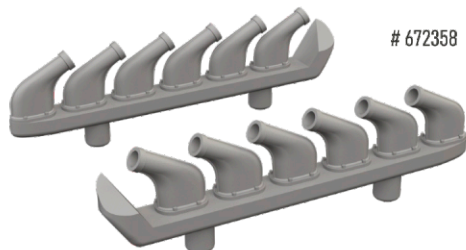

- 672358 P-51D exhaust stacks PRINT (Brassin)
- 672359 P-51D exhaust stacks w/ fairing PRINT (Brassin)
- 672361 P-51D Hamilton Standard propeller PRINT (Brassin)
- 672362 P-51D Hamilton Standard propeller uncuffed PRINT (Brassin)
- 672363 P-51D-5 cockpit PRINT (Brassin)
- 672366 P-51D wheels diamond tread (Brassin)
- 672367 P-51D wheels oval tread (Brassin)
- 672368 P-51D wheels cross tread (Brassin)
- 672372 P-51D seat PRINT (Brassin)
- 3DL72035 P-51D-5 SPACE (3D Decal Set)
- 3DL72036 P-51D-10 SPACE (3D Decal Set)
- 3DL72037 P-51D-15+ SPACE (3D Decal Set)
- CX664 P-51D US national insignia (Mask)
- CX665 P-51D surface panels (Mask)

DESIGNED EXCLUSIVELY FOR P-51D BY EDUARD

Eduard - Model Accessories, 435 21 Obrnice 170, Czech Republic

WWW.EDUARD.COM

D72050 P-51D stencils 1/72

8 591437 592081